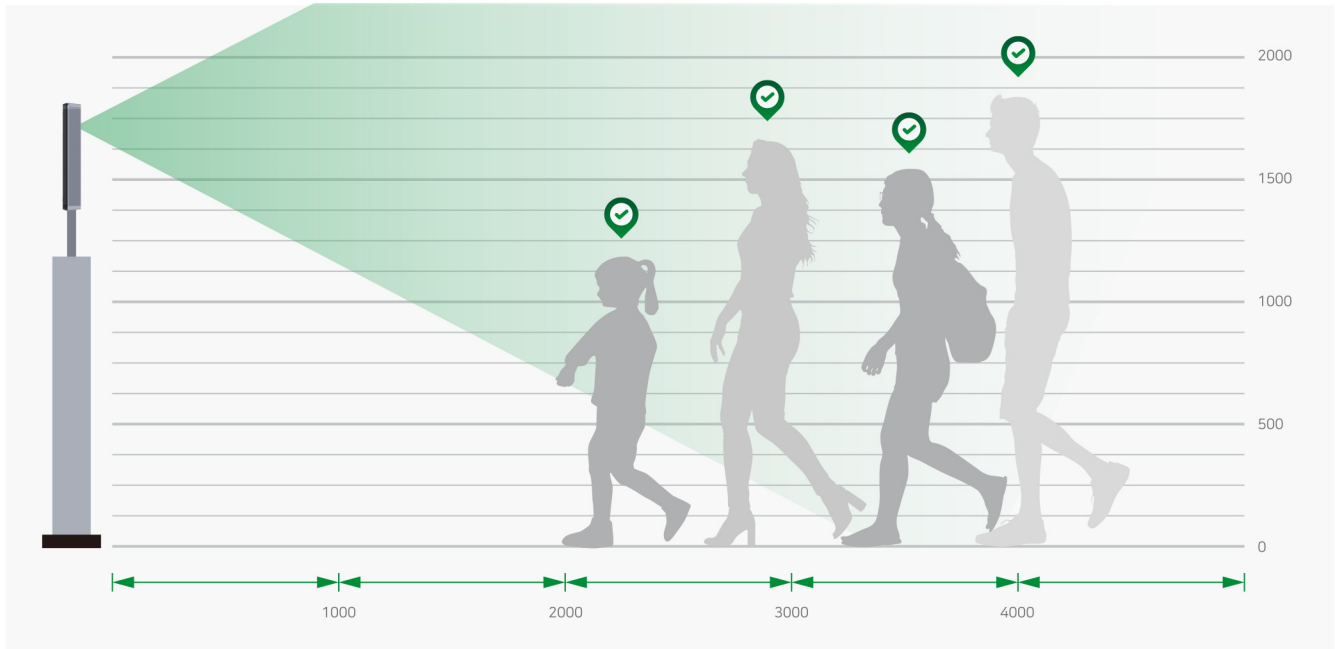

## High Performance Multi Authentication

UBio-X Face Premium is equipped with a high-performance face recognition algorithm to quickly recognize the user's face accurately, even from a distance of up to 4m.

Through the use of multi mode, 4 people can be authenticated at same time and can be used in situation that requires a large number of simultaneous entry.