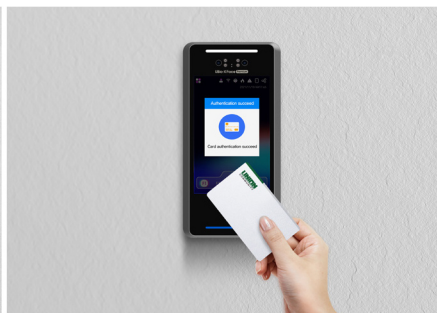

High Performance Multi Authentication

UBio-X Face Premium is equipped with a high-performance face recognition algorithm to quickly recognize the user's face accurately, even from a distance of up to 4m.

Through the use of multi mode, 4 people can be authenticated at same time and can be used in situation that requires a large number of simultaneous entry.

Support Multiple Authentication Method

By integrating with the XScan-FQ, XScan-FP, various authentication methods such as face, fingerprint, mobile key, QR code, password and card can be selected.

By utilizing 'and' & 'or' authorization method, it is able to select and use the authentication method according to the customer's needs.

CARD