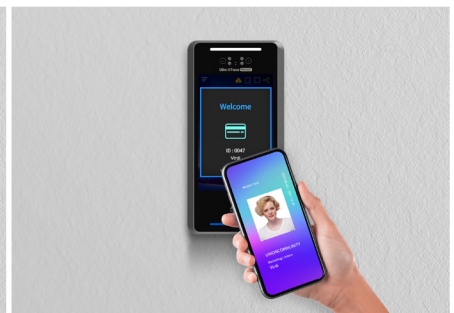

## Support Multiple Authentication Method

By integrating with the XScan-FQ, XScan-FP, various authentication methods such as face, fingerprint, mobile key, QR code, password and card can be selected.

By utilizing 'and' & 'or' authorization method, it is able to select and use the authentication method according to the customer's needs.

FACE

CARD

MOBILE KEY

FINGERPRINT

QR Code

PASSWORD