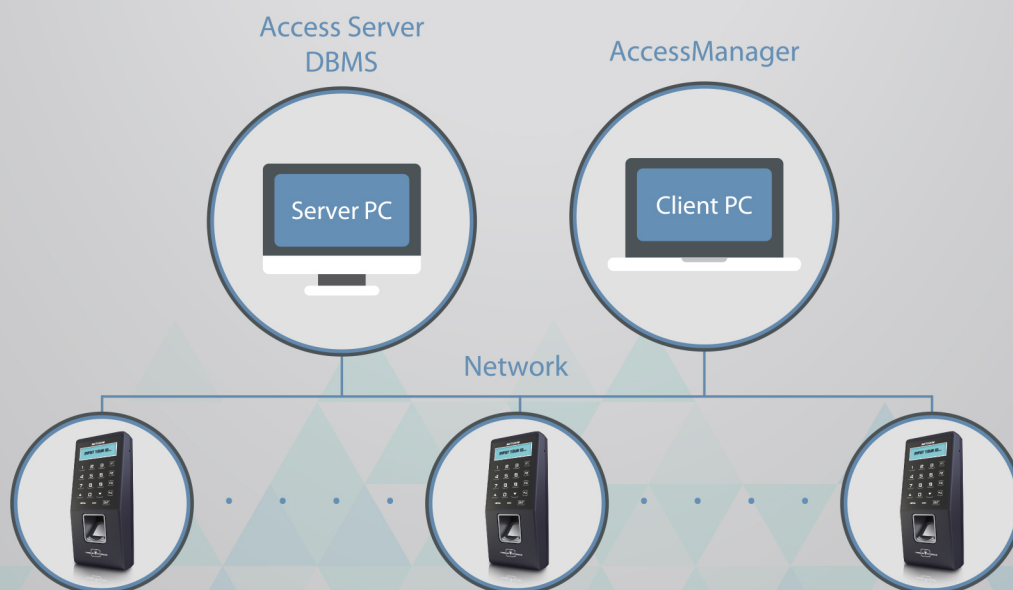

Product Family

Model	Description
SW101-M2(S)	Standard (Fingerprint, Password)
SW101-M2(M)	Standard, High Frequency Card (13.56MHz) - Mifare
SW101-M2(R)	Standard, Low Frequency Card (125kHz) - HID, EM

Features

- Superior Matching Engine
  - 1st rank in FVC (Fingerprint Verification Competition)
- Touch Keypad
  - Touch Keypad with back light
  - Easy use at night
- IP65 Certification
  - Dustproof/ Waterproof structure
  - Outdoor installation
- Diverse Authentication Types
  - Fingerprint, RF Card and Password
  - Multiple Authentication
- Live Finger Detection
  - Optical sensor and algorithm detect fake fingers.

S/W Package

>> AccessManager Pro.

Item	Contents
Component	AccessServer / AccessManager / DBMS
Max. Accessing Terminal	2,000 EA
Max. Remote Client	16 (Access Manager)
OS	Windows XP or higher
Max. User	100,000 User (in the Server)
DBMS	MS SQL 2005 or higher, MS SQL Express 2005 or higher
Similar Fingerprint Check	O

System Configuration