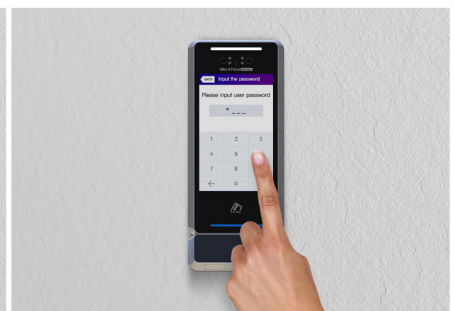

## Support Multiple Authentication Method

By integrating with the XScan-FQ, XScan-FP, various authentication methods such as face, fingerprint, mobile key, QR code, password and card can be selected.

By utilizing 'and' & 'or' authorization method, it is able to select and use the authentication method according to the customer's needs.

FACE

CARD

MOBILE KEY

FINGERPRINT

QR Code

PASSWORD

## Access & Virus Control for Safer Perimeter

According to contactless solution such as mask detection (3 levels), contactless visitor & event management and remote user registration can prevent virus infection.

Through the integration of Thermal Camera sensors, UBio-X Face Premium automatically measures body temperature and protect the perimeter 24/7.