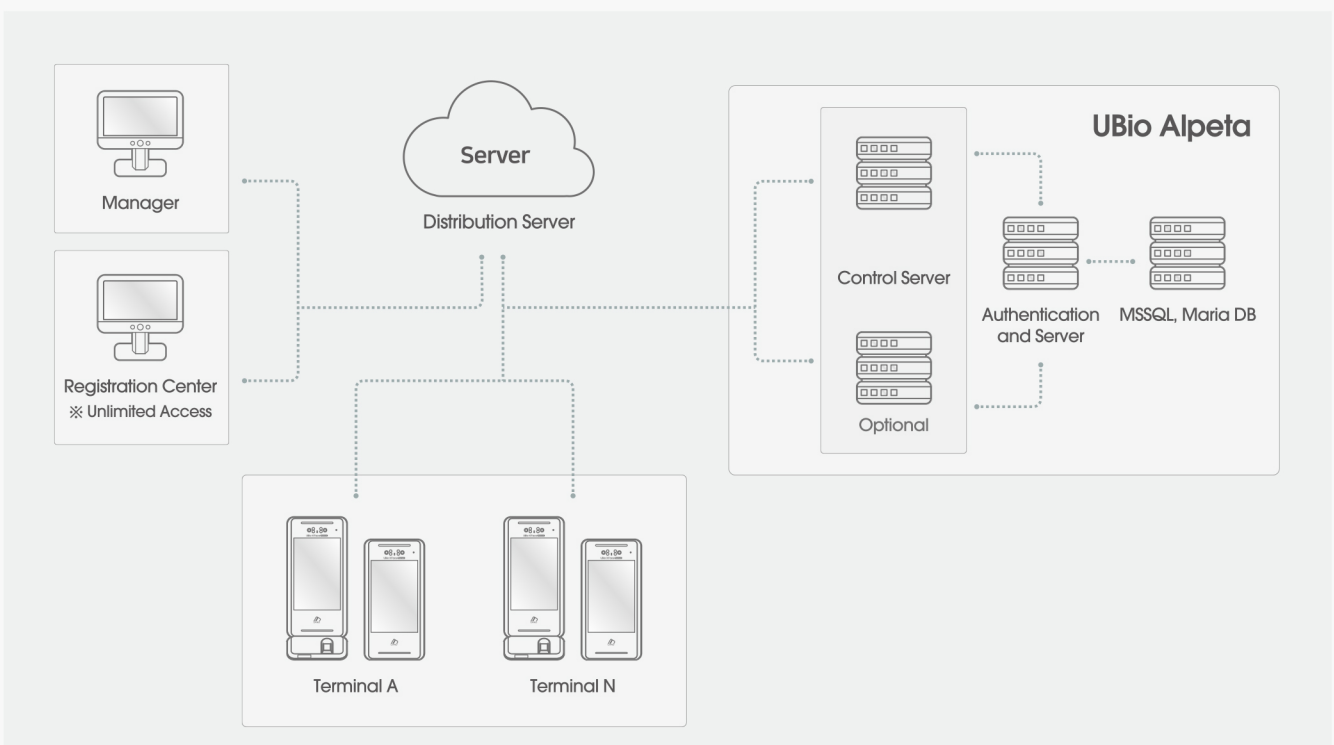

SYSTEM CONFIGURATIONS