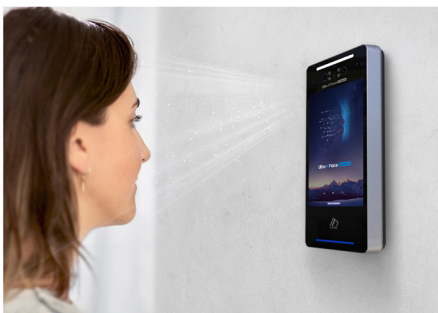

CARD

Support Multiple Authentication Method

By integrating with the XScan-FQ, XScan-FP, various authentication methods such as face, fingerprint, mobile key, QR code, password and card can be selected.

By utilizing 'and' & 'or' authorization method, it is able to select and use the authentication method according to the customer's needs.

FACE